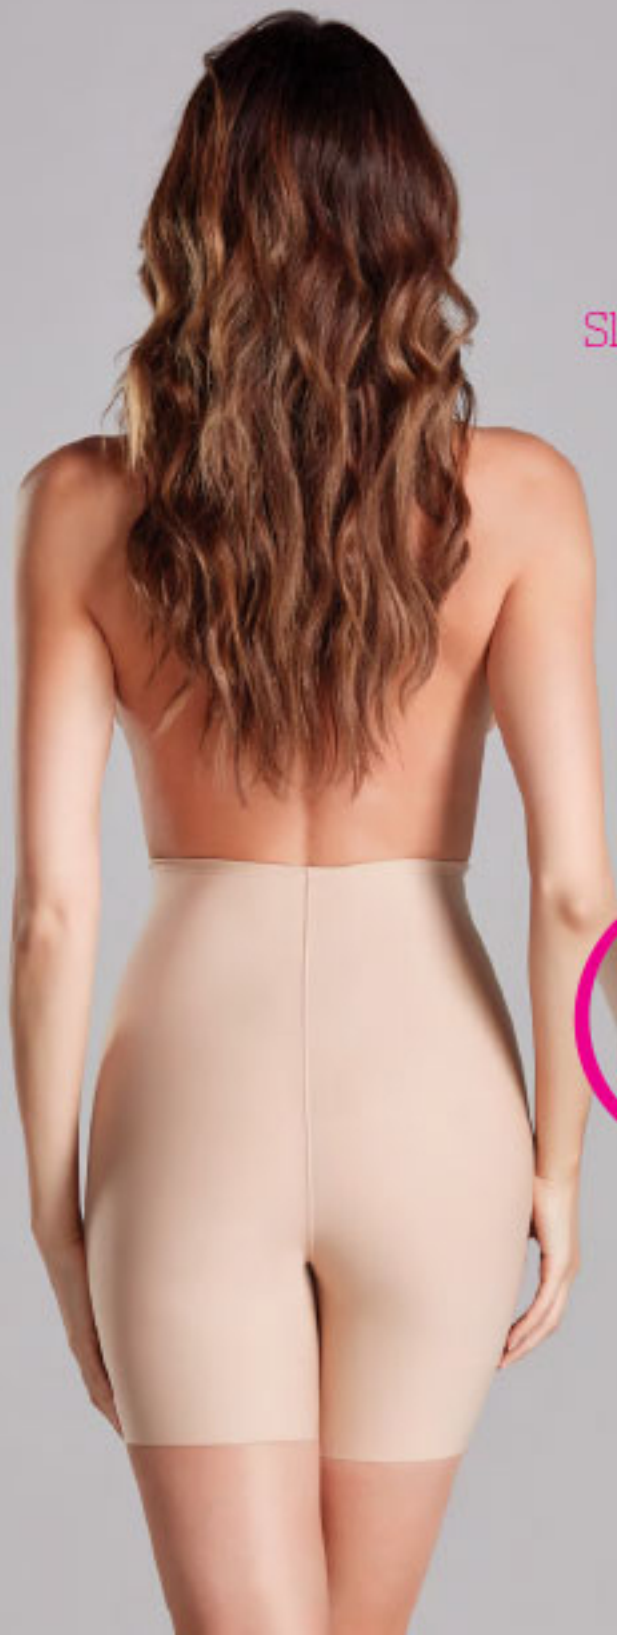

Sort 31358 korse

Waist and Thigh
Slimming Body Shaper

- ✓ High rise. ✓ Shapes and flattens tummy.
- ✓ Lifts bottom and hips. ✓ Slims upper legs.
- ✓ Creates a sleek silhouette. ✓ Reshape and create a flattering hourglass silhouette.
- ✓ Suitable for daily use. ✓ Stays rigid through silicon strips. ✓ Gusset double liner with cotton.