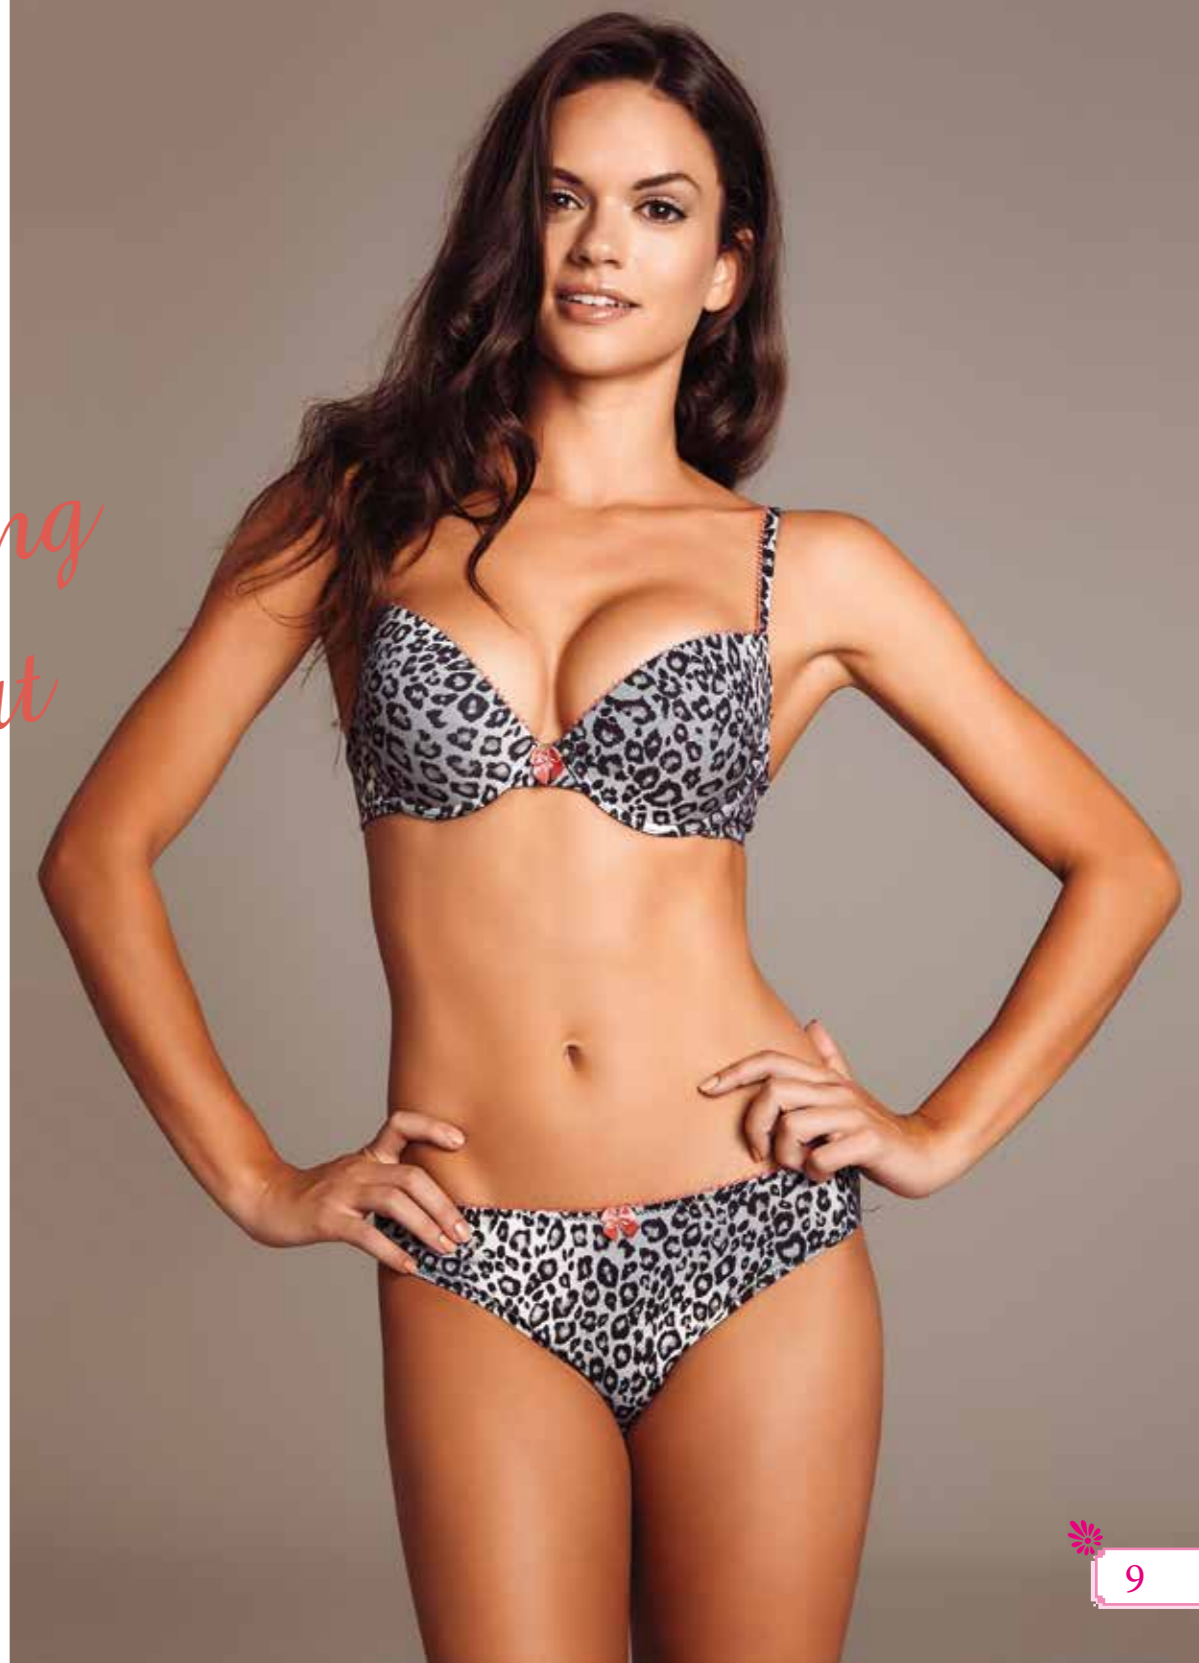

Mother Pyjama Set
81-970
S / M / L / XL

Daughter Pyjama Set
82-970
2-3 / 4-5 / 6-7 age

Miss Claire®

*Matching
in & out*

Bra
11-970
70 - 75 - 80 - 85 / B
70 - 75 - 80 / C

Slip
22-970
S / M / L / XL

Miss Claire[®]